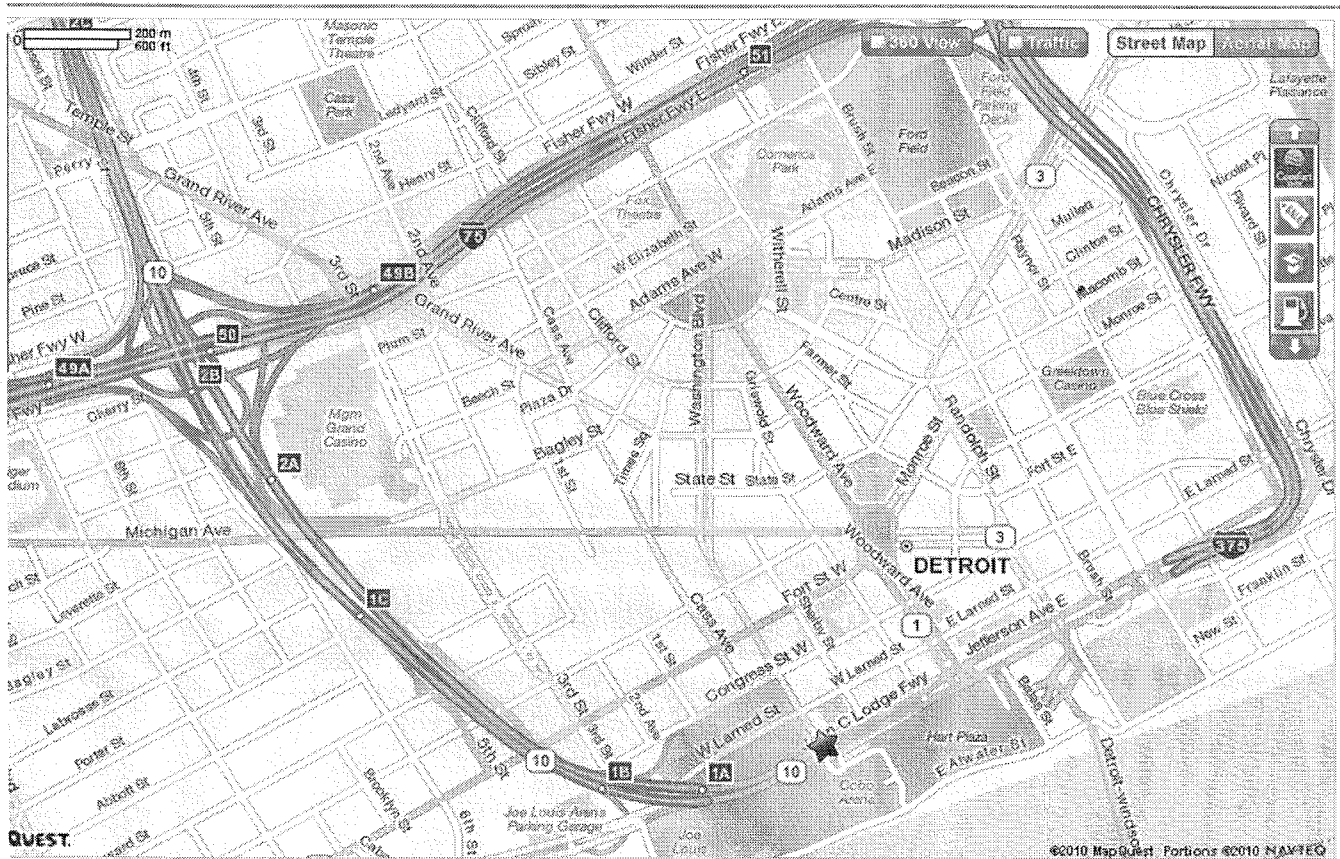

DETROIT BOAT SHOW

Cobo Center Loading Dock

2nd Street will take you straight up the ramp to the Cobo loading dock.

If you are on Congress headed toward 2nd Street be sure to stay right so you don't enter the freeway entrance ramp just before 2nd Street.

NOTE: We recommend you use Mapquest at www.mapquest.com or other similar program to obtain directions. Also, Michigan Department of Transportation has a number of road and bridge construction projects and there is always a chance you may encounter construction detours. Be prepared to select alternate routes. Check www.michigan.gov/mdot for details.